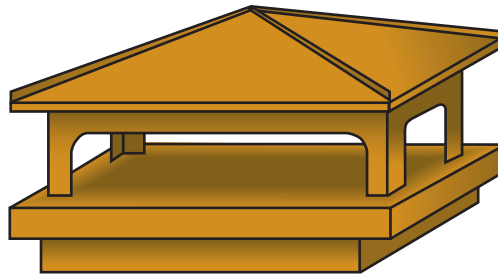

Berger Chimney Caps, Vents & Cornices

Chimney Caps

Chimney caps provide a touch of architectural flair at the top of your chimney while performing several important functions:

- Prevents sparks and burning debris from escaping the chimney
- Keeps rain from entering the chimney
- Stops birds, squirrels and other animals from crawling into the chimney
- Blocks leaves, branches and other debris from entering the chimney

Product	Style	Part #	Specs W x H x D
Chimney Cap	Tuscan	CAPCHTUSCP183022	18" x 22" x 30"

Circle Vent

Soffit Vent

Berger Copper louvers and vents allow effective ventilation of attic areas while adding a distinctive architectural touch. Circle vents are available in the popular 4" size; continuous soffit vent is offered in 8' sections.

Product	Style	Part #	Specs
Vent	Circle	ACCV-4	Hole Size: 4" Overall Size: 4½" Net Free Area: 3 in ²

Vent	Soffit	SVCTVTCP8	Section Length: 8' Width: 2¾" Net Free Area: 72 in ²
------	--------	-----------	---