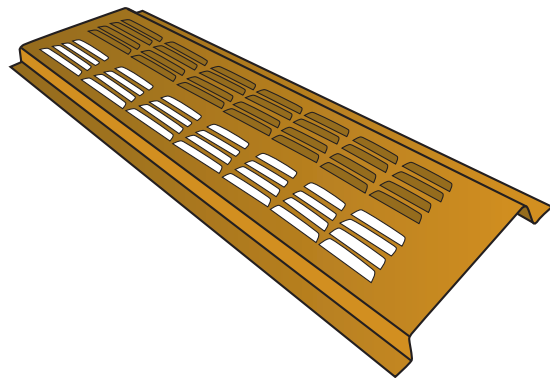

Berger Chimney Caps, Vents & Cornices

Chimney Caps

Chimney caps provide a touch of architectural flair at the top of your chimney while performing several important functions:

- Prevents sparks and burning debris from escaping the chimney
- Keeps rain from entering the chimney
- Stops birds, squirrels and other animals from crawling into the chimney
- Blocks leaves, branches and other debris from entering the chimney

Product	Style	Part #	Specs W x H x D
Chimney Cap	Tuscan	CAPCHTUSCP183022	18" x 22" x 30"

Circle Vent

Soffit Vent

Berger Copper louvers and vents allow effective ventilation of attic areas while adding a distinctive architectural touch. Circle vents are available in the popular 4" size; continuous soffit vent is offered in 8' sections.

Product	Style	Part #	Specs
Vent	Circle	ACCV-4	Hole Size: 4" Overall Size: 4½" Net Free Area: 3 in ²

Vent	Soffit	SVCTVTCP8	Section Length: 8' Width: 2¾" Net Free Area: 72 in ²
------	--------	-----------	---