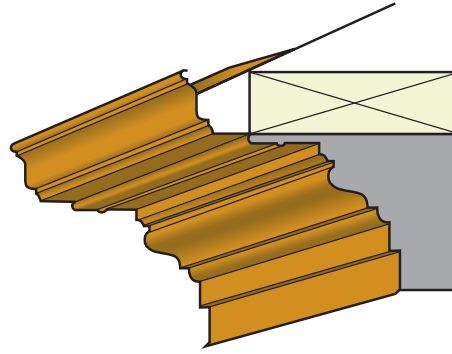

Berger Chimney Caps, Vents & Cornices

Chimney Caps

Chimney caps provide a touch of architectural flair at the top of your chimney while performing several important functions:

- Prevents sparks and burning debris from escaping the chimney
- Keeps rain from entering the chimney
- Stops birds, squirrels and other animals from crawling into the chimney
- Blocks leaves, branches and other debris from entering the chimney

Product	Style	Part #	Specs W x H x D
Chimney Cap	Tuscan	CAPCHTUSCP183022	18" x 22" x 30"

Circle Vent

Soffit Vent

Berger Copper louvers and vents allow effective ventilation of attic areas while adding a distinctive architectural touch. Circle vents are available in the popular 4" size; continuous soffit vent is offered in 8' sections.

Product	Style	Part #	Specs
Vent	Circle	ACCV-4	Hole Size: 4" Overall Size: 4½" Net Free Area: 3 in ²

Vent	Soffit	SVCTVTCP8	Section Length: 8' Width: 2¾" Net Free Area: 72 in ²
------	--------	-----------	---