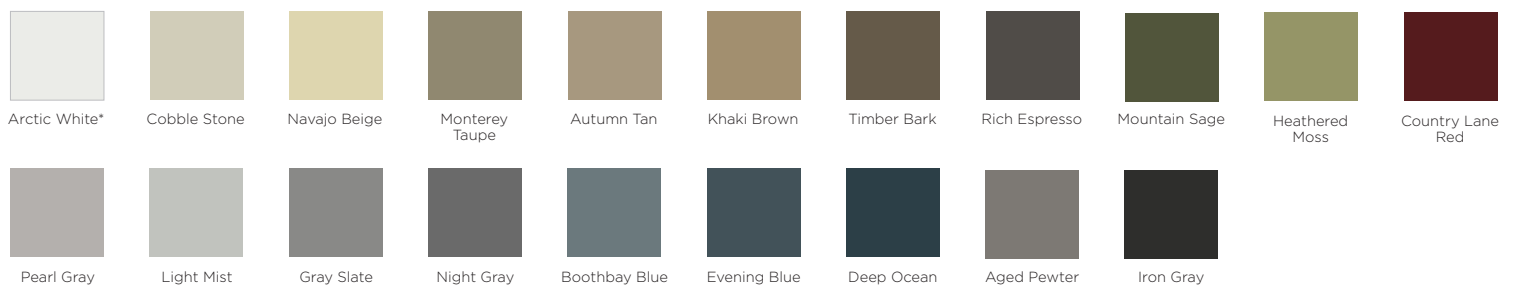

JAMES HARDIE TRIM COIL COLORS

*This color is offered in the standard smooth finish and a PVC finish. Colors shown are as close to actual colors as allowed by the printing process. Actual painted samples are available, request samples prior to installation. Note: Colors vary depending on position and angles.

Other widths available in select colors.