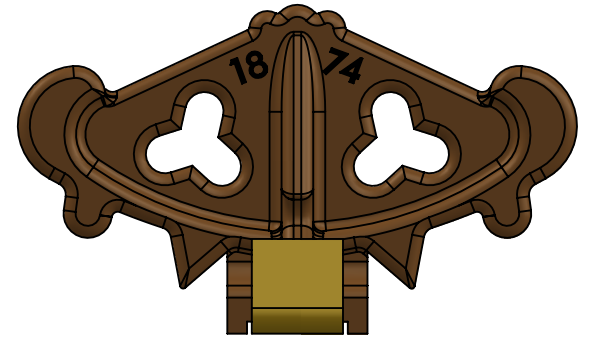

**BERGER**<sup>®</sup>

QUALITY BUILDING PRODUCTS SINCE 1874

Berger Building Products, Inc  
805 Pennsylvania Blvd  
Feasterville, PA 19053

www.bergerbp.com

Phone: 800-523-8852  
Fax: 215-355-7738

Berger #95 Gothic Style  
Snow Guard for Shingle,  
Slate and Tile Roofs  
(Heavy Duty)  
**#95**

Material: Refer to Spec Sheet

SCALE  
**1:4**

DWG. NO.

SHEET 1 OF 1