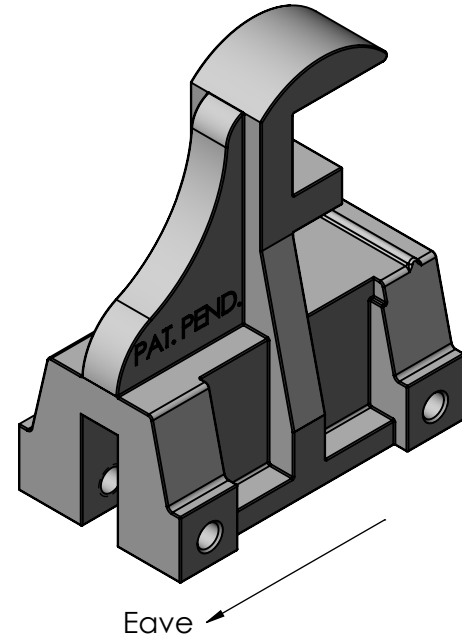

BERGER®

QUALITY BUILDING PRODUCTS SINCE 1874

Berger Building Products, Inc
805 Pennsylvania Blvd
Feasterville, PA 19053

www.bergerbp.com

Phone: 800-523-8852
Fax: 215-355-7738

Berger F-Rail Casting
"F" Casting (tubing not shown)

Material: Refer to Spec Sheet

SCALE
1:2

DWG. NO.

SHEET 1 OF 1