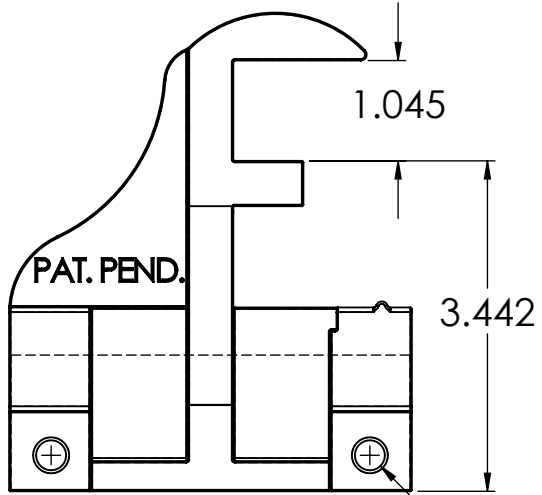

Install in accordance with Berger's written specifications and instructions. Contact Berger for detailed layout, spec sheet for detailed material, finishes, and configuration options. Do not scale drawings. Subject to change without notice

Berger F-Rail Casting
"F" Casting (tubing not shown)

Material: Refer to Spec Sheet

SCALE
1:2

DWG. NO.

SHEET 1 OF 1