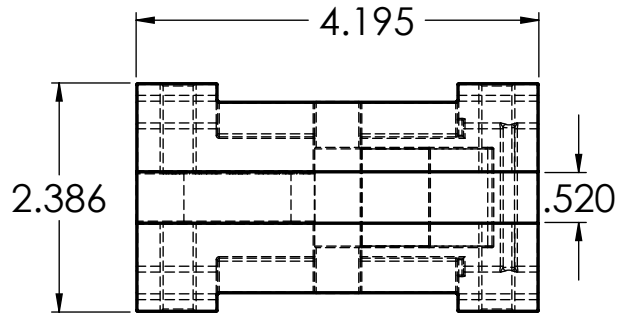

BERGER®

QUALITY BUILDING PRODUCTS SINCE 1874

Berger Building Products, Inc
805 Pennsylvania Blvd
Feasterville, PA 19053

www.bergerbp.com

Phone: 800-523-8852
Fax: 215-355-7738

Berger F-Rail Casting
"F" Casting (tubing not shown)

Material: Refer to Spec Sheet

SCALE
1:2

DWG. NO.

SHEET 1 OF 1