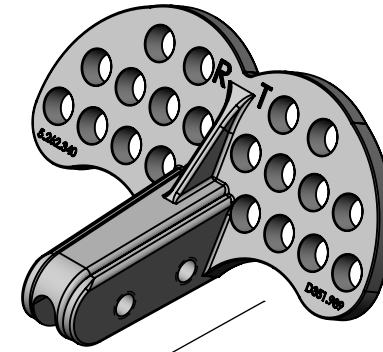

Eave

BERGER

QUALITY BUILDING PRODUCTS SINCE 1874

Berger Building Products, Inc
805 Pennsylvania Blvd
Feasterville, PA 19053

www.bergerbp.com

Phone: 800-523-8852
Fax: 215-355-7738

Real Tool RT Snow Guard for
Standing Seam Metal Roofs
RT300