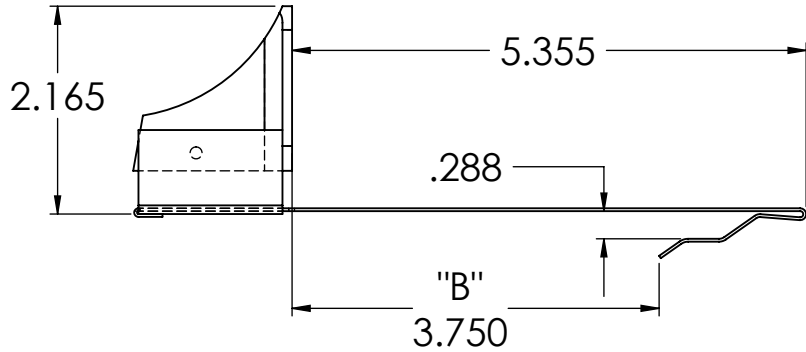

Install in accordance with Berger's written specifications and instructions. Contact Berger for detailed layout, spec sheet for detailed material, finishes, and configuration options. Do not scale drawings. Subject to change without notice

For an additional cost, Mullane products can be special ordered to meet your specific needs. Fill in your requirements in inches:

A: _____
B: _____
C: _____

BERGER®

QUALITY BUILDING PRODUCTS SINCE 1874
Berger Building Products, Inc
805 Pennsylvania Blvd
Feasterville, PA 19053

www.bergerbp.com

Phone: 800-523-8852
Fax: 215-355-7738

Mullane #100S for Slate Roofs -
Retro Hook Application
100S-RH

Material: Refer to Spec Sheet

SCALE 1:2	DWG. NO.	SHEET 1 OF 1