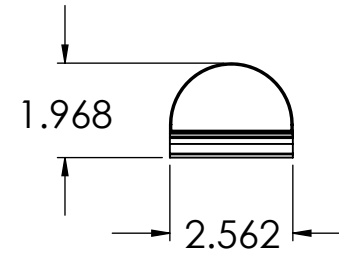

For an additional cost Mullane products can be special ordered to meet your specific needs. Fill in your requirements in inches:

B: Strap - Length: _____
C: Strap - Width: _____

BERGER[®]

QUALITY BUILDING PRODUCTS SINCE 1874
Berger Building Products, Inc
805 Pennsylvania Blvd
Feasterville, PA 19053