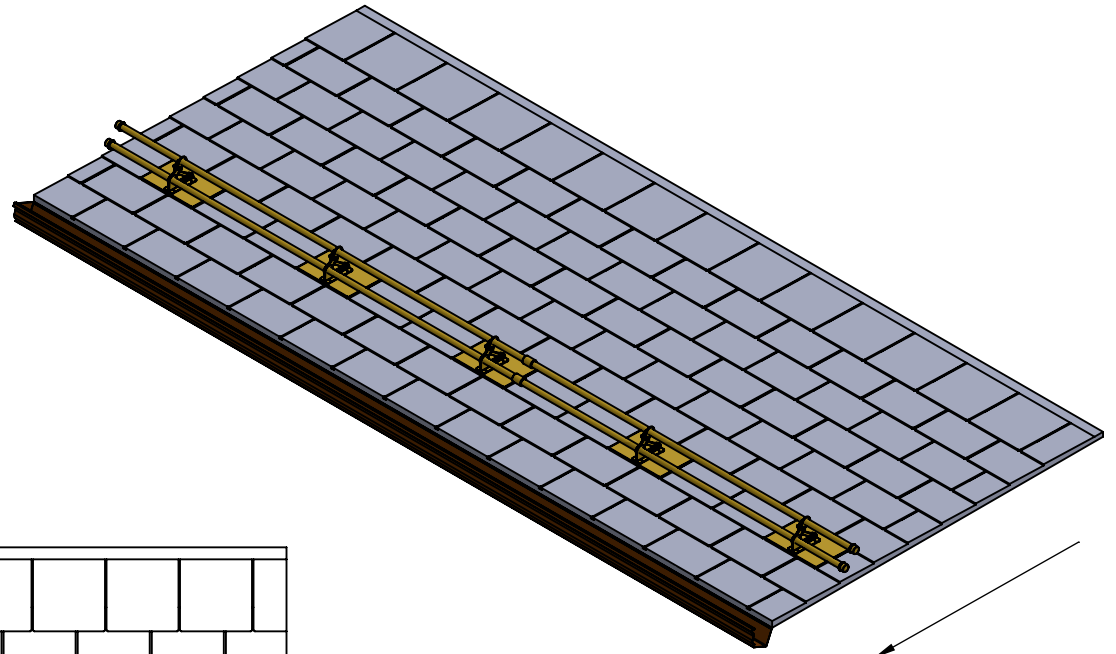

Install in accordance with Berger's written specifications and instructions. Contact Berger for detailed layout, spec sheet for detailed material, finishes, and configuration options. Do not scale drawings. Subject to change without notice

EAVE

24"-36"  
FROM EAVE

24"-36"

**BERGER**<sup>®</sup>

QUALITY BUILDING PRODUCTS SINCE 1874

Berger Building Products, Inc  
805 Pennsylvania Blvd  
Feasterville, PA 19053

www.bergerbp.com

Phone: 800-523-8852  
Fax: 215-355-7738

**FR122/FR123 Fit Rite Roof  
Assembly**

Material: Refer to Spec Sheet

SCALE  
**1:32**

DWG. NO.

SHEET 1 OF 1