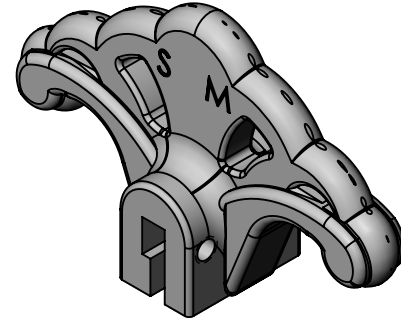

Install in accordance with Berger's written specifications and instructions. Contact Berger for detailed layout, spec sheet for detailed material, finishes, and configuration options. Do not scale drawings. Subject to change without notice

**BERGER**<sup>®</sup>

QUALITY BUILDING PRODUCTS SINCE 1874

Berger Building Products, Inc  
805 Pennsylvania Blvd  
Feasterville, PA 19053

www.bergerbp.com

Phone: 800-523-8852  
Fax: 215-355-7738

Snow Meister SG-1 Snow  
Guard for Double Lock  
Standing Seam Metal Roofing  
**SG-1**

Material: Refer to Spec Sheet

SCALE  
**1:2**

DWG. NO.

SHEET 1 OF 1