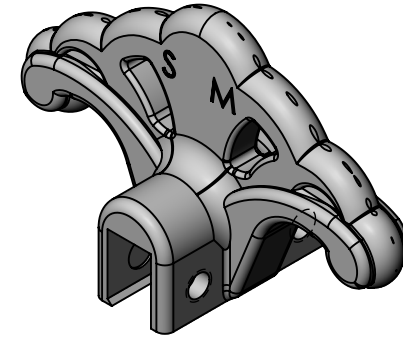

Install in accordance with Berger's written specifications and instructions. Contact Berger for detailed layout, spec sheet for detailed material, finishes, and configuration options. Do not scale drawings. Subject to change without notice

BERGER[®]

QUALITY BUILDING PRODUCTS SINCE 1874

Berger Building Products, Inc
805 Pennsylvania Blvd
Feasterville, PA 19053

www.bergerbp.com

Phone: 800-523-8852
Fax: 215-355-7738

Snow Meister SL-1 Snow Guard for Single Lock, Snap Lock and Standing Seam Metal Roofing
SL-1

Material: Refer to Spec Sheet

SCALE
1:2

DWG. NO.

SHEET 1 OF 1